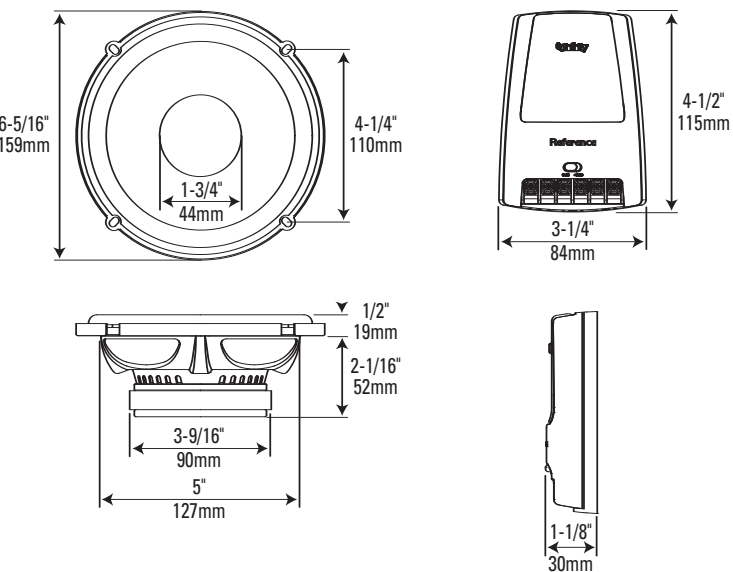

of your warranty. To register your product, please visit www.infinitysystems.com.
The duration of the speaker's warranty depends on the laws in the country in which it was purchased. Your local Infinity® car audio retailer can help you determine the length

WARRANTY: Reference Series speakers are warranted against defects.
The duration of the speaker's warranty depends on the laws in the country in which it was purchased. Your local Infinity® car audio retailer can help you determine the length

SPECIFICATIONS
Type: 6-1/2" (160mm)
Impedance: 2 Ohms
Power Handling, RMS: 90W
Power Handling, Peak: 270W
Frequency Response: 53Hz – 21kHz
Sensitivity (2.83V, 1m): 93dB

of your warranty. To register your product, please visit www.infinitysystems.com.
The duration of the speaker's warranty depends on the laws in the country in which it was purchased. Your local Infinity® car audio retailer can help you determine the length

WARRANTY: Reference Series speakers are warranted against defects.
The duration of the speaker's warranty depends on the laws in the country in which it was purchased. Your local Infinity® car audio retailer can help you determine the length

SPECIFICATIONS
Type: 6-1/2" (160mm)
Impedance: 2 Ohms
Power Handling, RMS: 90W
Power Handling, Peak: 270W
Frequency Response: 53Hz – 21kHz
Sensitivity (2.83V, 1m): 93dB

of your warranty. To register your product, please visit www.infinitysystems.com.
The duration of the speaker's warranty depends on the laws in the country in which it was purchased. Your local Infinity® car audio retailer can help you determine the length